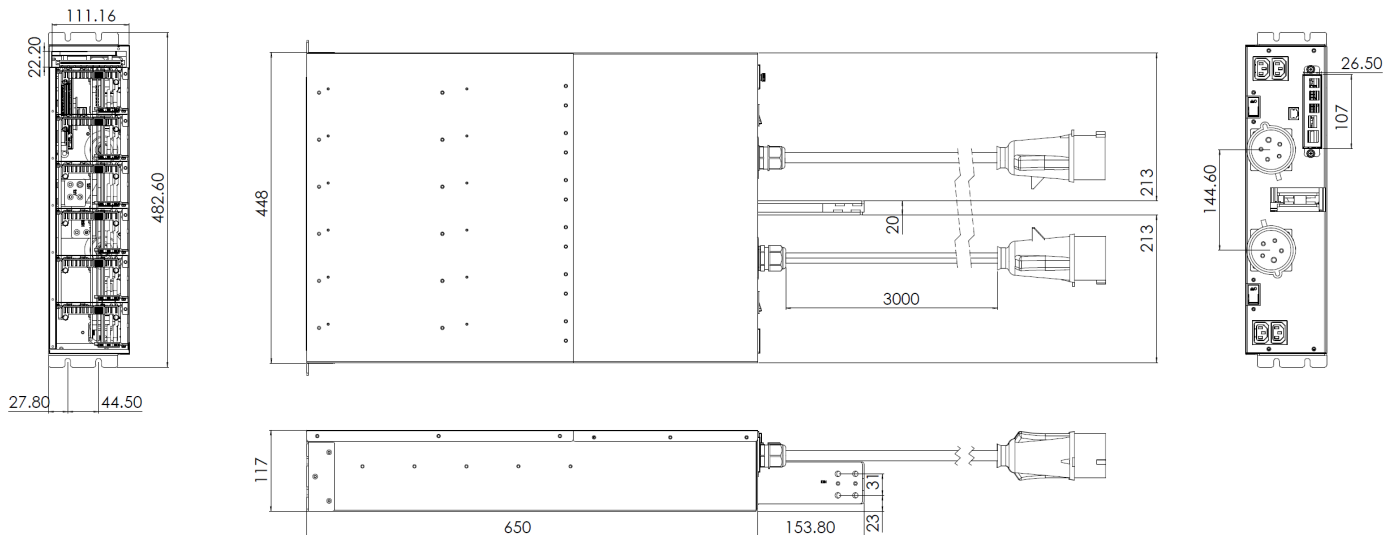

The 12.5kW power shelf is a 6-slot chassis that receives dual-input, 3-phase power and provides stable DC output power (1000A at 12.5VDC). This power shelf supports up to 6 high-power, hot-swappable Power Supply Units for 5+1 redundant operation.

- Dual input connection with AC for each input source
- Supplies power up to 12.5kW, 5+1 redundant operation
- 2.5 OU (Open U) shelf accepts up to 6 hot-swappable 2.5kW Power Supply Units (PSUs) for 5+1 redundant operation
- 19-inch shelf with a height of 2.5 OU, 4.77 inches (117 mm)
- Supports 4x C13 outlets for external AC load
- Supports 1 set of bus bars to deliver DC power to load
- Optional Power Shelf Controller provides remote on/off capability of PSUs along with real-time monitoring and control
- Communication with Li-ion Battery Backup System (BBS)
- Optional air dam bracket and two adapter brackets to fit 21-inch OCP rack

Component	Model Number	Description
Power Shelf	PF-2123-1LDM	12.5KW (5+1), 3 Phase, 5-wire connection, 2.5U Power Shelf with 6 pcs power module slots and one Power Shelf Controller slot
Power Shelf	PF-2123-1LDN	12.5KW (5+1), 3 Phase, 4-wire connection, 2.5U Power Shelf with 6 pcs power module slots and one Power Shelf Controller slot
Power Module	PS-2252-1QDU	2.5kW Hot-Swappable Power Module
Battery Backup System	BP-1442-01X	4.4KW 1U Battery Backup System (BBS) with 4 slots
Battery Backup Unit	BM-1112-01X	1.1kW Battery Backup Unit
Power Shelf Controller	CM-12CP-010U	Power shelf management and control
Site Management Controller	CP-13EC-010U	Rack management and control
21" OCP Rack	KT-2141-121	21-inch Open Frame Rack